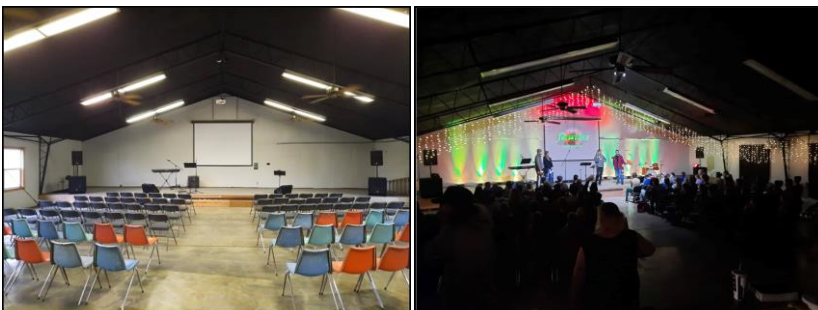

Check out this picture of a retreat that ended our 2021 Calendar year!

Multiple Church Jr and Sr High Retreat

Inside The Camp Lamp

- Happy New Year 1
- Projects & More! 2
- Camp Calendar 3
- Contact Information 4

CHAPEL RENOVATION

Normal Chapel Set-up

Rental Chapel Set-up

Manager's House

West Central's Manager's House has some issues that have to be addressed in the coming months. One of the issues, the foundation, is currently being addressed (pictured below). Other issues needing to be addressed are: Roofing, siding, back deck. After those projects are complete – we'll need to work up a plan to address the interior walls and flooring.