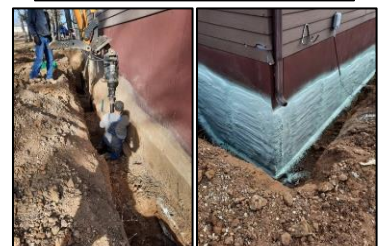

Projects and More!

Lots of Projects Happening

This Camp Off-Season (August 2021 – May 2022) we have many projects underway and slated to continue give our camp a facelift. Other projects on the slate (or in progress) that are not pictured are: Dining Hall facelift, path/road down to activity field and Barn/Shed renovation.

CHAPEL RENOVATION

Manager's House

West Central's Manager's House has some issues that have to be addressed in the coming months. One of the issues, the foundation, is currently being addressed (pictured below). Other issues needing to be addressed are: Roofing, siding, back deck. After those projects are complete – we'll need to work up a plan to address the interior walls and flooring.

Be on the lookout in the next month or so for more information for our plan!